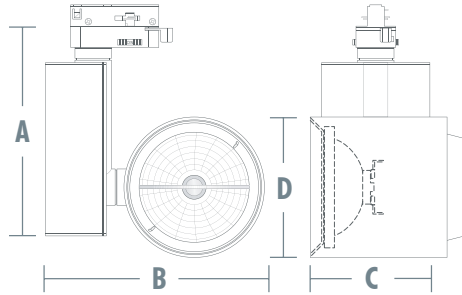

### DIMENSIONS

A: HEIGHT	6.75"	(171.450mm)
B: WIDTH	7.125"	(180.975mm)
C: DEPTH	5.125"	(130.175mm)
D: DIAMETER	4.625"	(117.475mm)