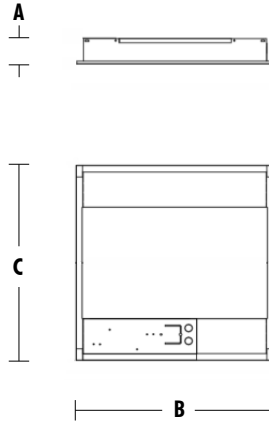

2' x 2' L.E.D. Center Opal Lay In

DIMENSIONS (RECESSED MOUNT)

A: DEPTH	3.1"
B: LENGTH	23.7"
C: WIDTH	23.7"

APPLICATION

General lighting for environments where wide, crisp and even light distribution is required. Ideal for applications such as Healthcare, Education, Public Spaces and Commercial.