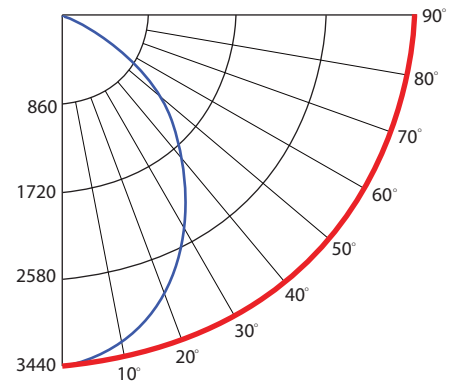

Performance

OUTPUT PERFORMANCE

IES INDOOR REPORT DRL26-25W-UD-40K-RF-IES

ZONAL LUMEN SUMMARY

Zone	Lumen	%Fixt
0-30	1085.61	35.3
0-40	1676.67	54.4
0-60	2613.57	84.7
0-90	4274.39	100
90-120	.03	0
90-130	.22	0
90-150	.81	0
90-180	1.25	0
0-180	3084.82	100

ZONAL LUMEN SUMMARY

Zone	Lumens
0-10	142.84
10-20	393.72
20-30	549.4
30-40	591.06
40-50	530.11
50-60	406.58
60-70	275.89
70-80	154.6
80-90	39.73
90-100	.0
100-110	.01
110-120	.02
120-130	.19
130-140	.29
140-150	.29
150-160	.22
160-170	.15
170-180	.07

Example: DRL26-25-UD-25K-RF

Ordering	LAMPING	DRIVER AND VOLTAGE	COLOR TEMP	OPTIONS
DRL26	-25 :25W (3085Lm) ^	UD 120V/277V Dimming -347V 347V Dimming	-30K 3000K* -35K 3500K -40K 4000K* -50K 5000K*	-RF Retro-Fit ^ -EM Emergency Backup

Note: * Designates extended lead time.