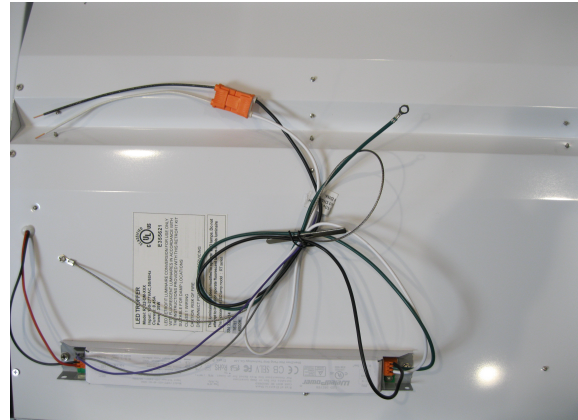

Note: * Designates extended lead time.

PROJECT NAME: _____ DATE: _____
 CATALOG#: _____ TYPE: _____

DĀLUME®

Darline Collection

INSTALLATION KEY FEATURES

Universal Keyhole mounting holes for retrofitting existing fluorescent fixtures.

Swing and hang retro-fit luminaire for support.

Open/Close latches for easy installation and maintenance.

Pre-wired quick connectors included.

WIRING DIAGRAM

Before Installation of the Wiring Diagram

After Installation of the Wiring Diagram