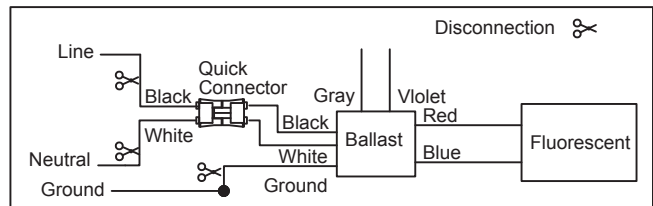

Swing and hang retro-fit luminaire for support.

Open/Close latches for easy installation and maintenance.

Pre-wired quick connectors included.

WIRING DIAGRAM

Before Installation of the Wiring Diagram

After Installation of the Wiring Diagram