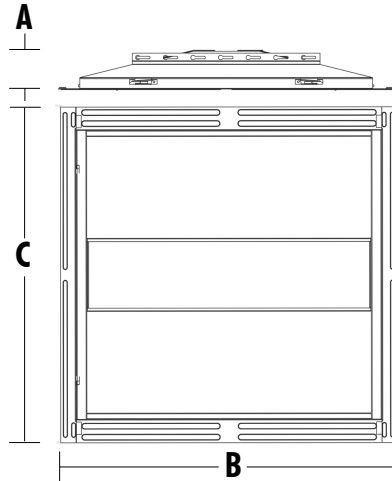

PROJECT NAME: _____ DATE: _____
 CATALOG#: _____ TYPE: _____

DĀLUME

Darline Collection

2' x 2' L.E.D. Center Bevel (Retro-Fit)

DIMENSIONS (RECESSED MOUNT)	
A: DEPTH	2.8"
B: LENGTH	23.9"
C: WIDTH	23.9"

APPLICATION