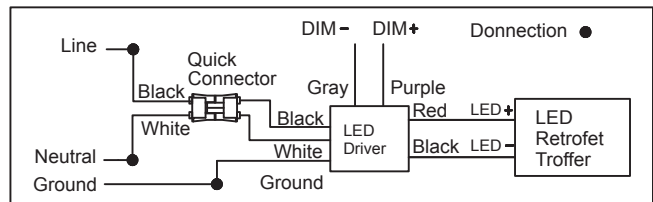

Swing and hang retro-fit luminaire for support.

Open/Close latches for easy installation and maintenance.

Pre-wired quick connectors included.

WIRING DIAGRAM

Before Installation of the Wiring Diagram

After Installation of the Wiring Diagram