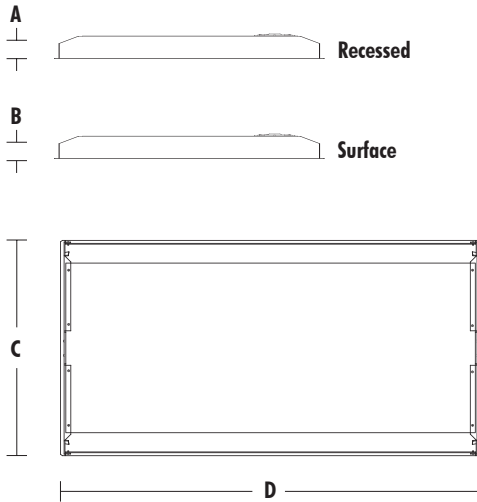

2' x 4' L.E.D. Lay In

DIMENSIONS (HOUSING)

A: DEPTH	4 5/8"
B: DEPTH	3 1/2"
C: WIDTH	24"
D: LENGTH	48"

APPLICATION

2x4 LED is ideal for energy conscious facilities with high design standards. Luminaire offers a clean ceiling look without any ceiling cavities, fully lensed flat panel design uses state of the art LED technology for high output of light and long life.

OPTICS

Proprietary white translucent lens for optimal efficiency and wide beam pattern.

HOUSING

Aluminum construction and heat sinks ensure cool thermal transfer. Standard white enamel finish.

MOUNTING

Suitable for surface wall/ceiling mount installations (SM Option) or may be recessed for downlight use in T-Bar grid ceilings & sheet rock/drywall (RM option).