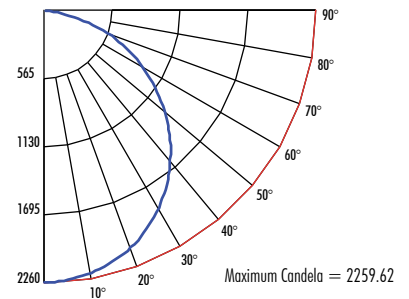

LUMINANCE DATA (cd/sq.m)

ANGLE IN DEGREES	AVERAGE 0-DEGREES	AVERAGE 45-DEGREES	AVERAGE 90-DEGREES
45	2661	2753	2871
55	2494	2595	2738
65	2296	2397	2533
75	2031	2140	2264
85	1216	1409	1687

ZONAL LUMEN SUMMARY

Zone	Lumens
0-10	213.19
10-20	605.09
20-30	902.3
40-50	1085.07
50-60	963.44
60-70	728.13
80-90	111.44

Example: DRL24-60-120-41K

Ordering	LAMPING	DRIVER AND VOLTAGE	COLOR TEMP	OPTIONS
DRL24	-60 :60W	UE 120/277V UD 120/277V 0-10V Dim	-41K 4100K	-CC Custom Color -EM Emergency Backup* -FW 6' Flex Whip -SM Surface Mount Canopy -FL Drywall Flange Kit

Notes: * Non IC Rated.

2019.07.18