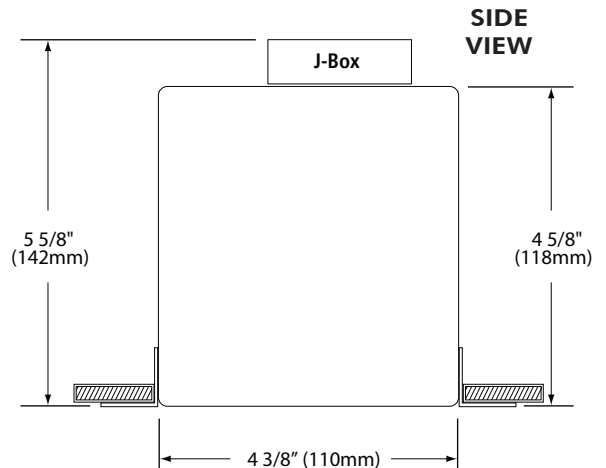

## 4" Continuum Linear Point Source - Recessed Mount (RS & RV)

**Housing:** Continuous, 6063-T5 extruded aluminum profile 4" wide endless number of trim modules. Standard plus custom lengths available. Systems more than 12' long, specify DMMS plus the # of feet. Joined with connecting brace for ease of installation to assure a uniform appearance. 65% recycled materials.

### LED Trim Module

**Q6:** 2" Square aperture with 0-20 degree internal positioning. Ideal for inconspicuous accent and down lighting.

**Q7:** Fully adjustable pull-down head for maximum aiming of 0-85 degree.

### Channel Profile

Length	L (In)	L (cm)	Length	L (In)	L (cm)
<b>1 Lamp:</b>	4.5"	11.43	<b>5 Lamp:</b>	22.5"	57.15
<b>2 Lamp:</b>	9"	22.86	<b>6 Lamp:</b>	27"	68.58
<b>3 Lamp:</b>	13.5"	34.29	<b>7 Lamp:</b>	31.5"	80.01
<b>4 Lamp:</b>	18"	45.72	<b>Add'l Lamp:</b>	add 4.5"	or 11.43