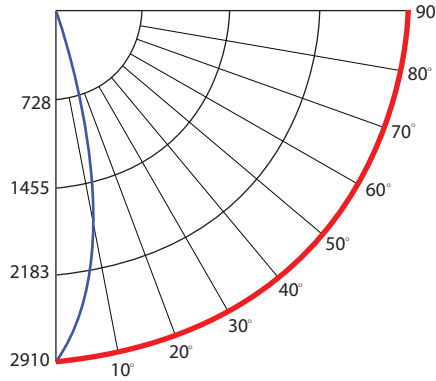

OUTPUT PERFORMANCE

IES INDOOR REPORT Q7 & Q8 LED Module Only
DMM-8W-NFL-30K.IES 3000K CCT / 87 CRI / 500 Lms

LUMINANCE DATE (cd/sq.m)

Angle In Degrees	Average 0-Deg	Average 45-Deg	Average 90-Deg
45	6320	6320	6320
55	6264	6264	6264
65	6221	6221	6221
75	19637	19637	19637
85	50272	50272	50272

ZONAL LUMEN SUMMARY

Zone	Lumens
0 - 10	223.79
10 - 20	225.33
20 - 30	22.58
30 - 40	6.53
40 - 50	3.9
50 - 60	3.48
60 - 70	3.47
70 - 80	6.07
80 - 90	5.34
90 - 100	2.22
100 - 110	.02