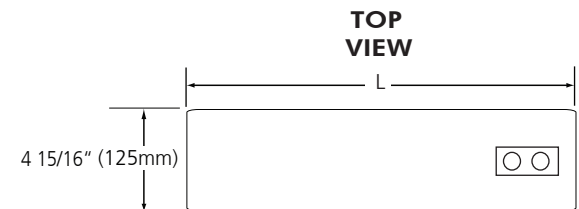

Channel Profile

Length	L (In)	L (cm)	Length	L (In)	L (cm)
1 Lamp:	4.5"	11.43	5 Lamp:	22.5"	57.15
2 Lamp:	9"	22.86	6 Lamp:	27"	68.58
3 Lamp:	13.5"	34.29	7 Lamp:	31.5"	80.01
4 Lamp:	18"	45.72	Add'l Lamp:	add 4.5"	or 11.43

Ordering

Example: DMM1Q64W-SP-27K-RS

Ordering	# of LAMPINGS	SPOT TRIM	LED W/LAMP	BEAM SPREAD	COLOR TEMP	DRIVER	MOUNTING	FINISH
DMM	1: 1 LAMP 2: 2 LAMP 3: 3 LAMP 4: 4 LAMP 5: 5 LAMP 6: 6 LAMP X: X LAMP	-Q6 :Accent+ -Q7 :PullDown+ -Q8 :Gimbal+	04: 4W : (300Lm) 08: 8W : (500Lm)	-SP :Spot 15 deg. -NFL :Narrow Flood 25 deg. -FL :Flood 38 deg.	-27K :2700K -30K :3000K -40K :4000K -RGBW :RGBW	-Blank :120V ELV DIM -277 :277V	-RV :W/Flange -RS :Flangeless	-Blank : White -B : Black -CC : Custom

+Add 4.5" to Channel per Trim