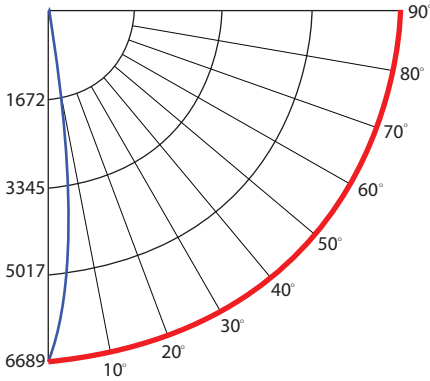

PROJECT NAME: _____ DATE: _____

CATALOG#: _____ TYPE: _____

4" Continuum Linear Point Source - Recessed Mount (RS & RV)

4" Dalume Continuum Collection

Performance

OUTPUT PERFORMANCE

IES INDOOR REPORT Q7 & Q8 LED Module Only
DMM-8W-SP-30K.IES 3000K CCT / 87 CRI / 550 Lms

LUMINANCE DATE (cd/sq.m)

Angle In Degrees	Average 0-Deg	Average 45-Deg	Average 90-Deg
45	5950	5950	6320
55	6287	6287	6264
65	8533	8533	6221
75	20319	20319	20319
85	49996	49996	49996

ZONAL LUMEN SUMMARY

Zone	Lumens
0 - 10	355.03
10 - 20	128.56
20 - 30	31.63
30 - 40	10.33
40 - 50	4.54
50 - 60	4.36
60 - 70	5.12
70 - 80	7.17
80 - 90	6.57
90 - 100	.15
100 - 110	.0