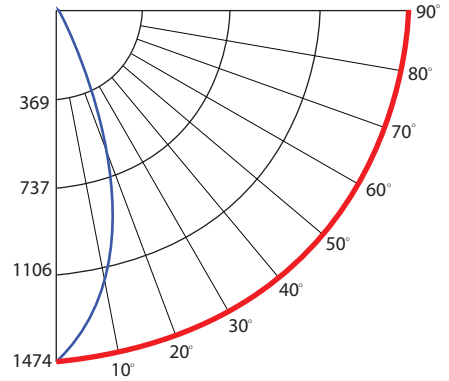

OUTPUT PERFORMANCE

IES INDOOR REPORT Q7 & Q8 LED Module Only
DMM-8W-FL-30K.IES 3000K CCT / 87 CRI / 500 Lms

LUMINANCE DATE (cd/sq.m)

Angle In Degrees	Average 0-Deg	Average 45-Deg	Average 90-Deg
45	11401	11401	11401
55	9167	9167	9167
65	12026	12026	12026
75	10834	10834	10834
85	10054	10054	10054

ZONAL LUMEN SUMMARY

Zone	Lumens
0 - 10	128.16
10 - 20	248.02
20 - 30	86.25
30 - 40	10.37
40 - 50	6.91
50 - 60	5.56
60 - 70	5.61
70 - 80	3.44
80 - 90	1.23
90 - 100	1.91
100 - 110	2.72
110 - 120	.17

99051914