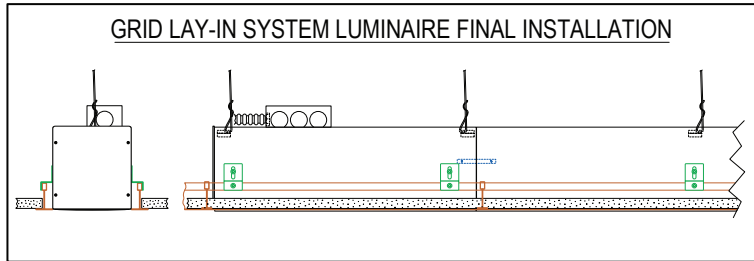

4" Continuum Linear Point Source - Recessed Mount (RS & RV)

Example Configuration Layout

Luminaire Length	# of Supports Equally Space*	Spacing Chart*
1 ft. to 12 ft.	2	
12 ft. up-to 24 ft.	3	

2015.23.03

4" Continuum Linear LED - Recessed Mount (RV)

Custom Finishes (Wood Grain & Solid)

Dalume's Continuum Linear System is engineered with a heavy gauge 6063-T5 extruded aluminum and is offered in standard White powder coat finish. Custom wood pattern finishes may be applied in addition to solid color tones.

LIGHT MAPLE:
Modern & clean wood grain finish fuses well light colored room themes.
<
Specify: CC-LM

MEDITERRANEAN:
Warm wood grain finish fuses well earth tone room themes.
<
Specify: CC-Med

REDWOOD:
Deep Redwood grain finish fuses well with dark colored room themes.
<
Specify: CC-RW

DARK WHEAT:
Bold and bright grain finish is versatile with light & dark colored room themes.
<
Specify: CC-DW

NAT'L WALNUT:
Brown grain finish fuses well with mid-tone colored room themes.
<
Specify: CC-NW

CUSTOM COLOR:
A solid paint palette to match any creative room.
<
Specify: CC-

Raal or Pantone color code