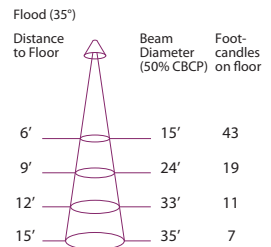

LED Ordering Guide:

Example: DLP52L-17-FL-35-RSW

Ordering	# of LAMPINGS	LED Wattage	BEAM SPREAD	COLOR TEMP	DRIVER	FLANGE	FINISH
DLR5	1L :1 Lamp	17: :17 W	-SP :Spot 15deg.	-27K* :2700K	-Blank :120/227V	-Blank Visible Flange	-B :Black
DL5	2L :2 Lamp		-FL :Flood 35deg.	-30K :3000K	-UD :Dim 0-10V	-RS Spackle Flange	-W :White
DLP5	3L :3 Lamp		-WFL :WideFL 35deg.	-35K :3500K	-DL :Dali Dim		-CC :Custom Color*
	4L :4 Lamp			-40K :4000K	-347 347V		
	X_L :4X Lamp**			*Ext Lead Time			*Ext Lead Time
	** in 6" or 12" increments with RS Flange Only			*90 CRI available			

LINE VOLTAGE Ordering Guide:

Example: DLR54LP3875-RS-CC*

Ordering	# of LAMPING	LAMP TYPE	WATTAGE	FLANGE	FINISH
DLR5	1L :1 Lamp	-P30 :120V PAR 30	-75 :75W	-Blank Visible Flange	-B :Black
DL5	2L :2 Lamp	-P38 :120V PAR 38		-RS Spackle Flange	-W :White
DL5	3L :3 Lamp				-CC :Custom Color*
	4L :4 Lamp				
	X_L :4X Lamp**				*Ext Lead Time
	** in 6" or 12" increments with RS Flange Only				

2015.01.27