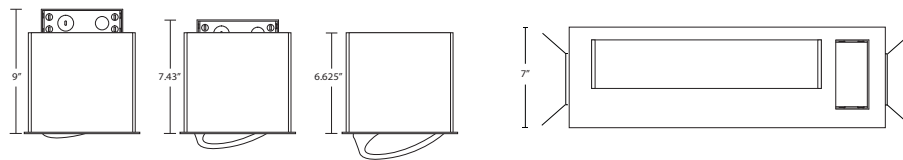

DLP5

Ceiling Cut-out Dimensions

# of LAMPS:	LENGTH(A)	WIDTH
1 Lamp	7"	7"
2 Lamp	13"	7"
3 Lamp	19 9/16"	7"
4 Lamp	25 3/4"	7"

DEPTH - Depending on lamp height adjustment
 DLR DL DLP

Application: Another excellent univesal solution in retail and high-end commercial lighting combining the best features of adjustability with energy efficiency LED Technology providing superior control and an unsurpassed performance, with a clean, neat ceiling appearance.

Housing: Die-cast aluminum heat sink and luminaire housing Laser cut steel flange. Formed steel upper housing and mounting frame. Available in black and white (Smooth Gloss: Cardinal T007-WH121/RAL9003). Can be accessed from below for easy maintenance.

Mounting: Comes with a 7/16"(11.02mm) visible flange and Spackle flange for a universal fit to any structural ceiling. Architectural Hanger Bars are also available, **sold seperatly**.

Performance: 17W LED module, 80+ CRI at 1700+ lumens per module. Available in 3000K, 3500K, 4000K color temperatures. Also available in line voltage 75W max.