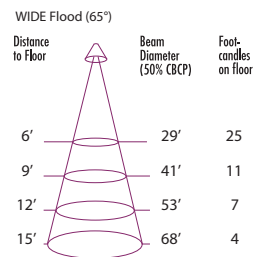

LED Ordering Guide:

Example: DLP52L-17-FL-35-RSW

Ordering	# of LAMPINGS	LED Wattage	BEAM SPREAD	COLOR TEMP	DRIVER	FLANGE	FINISH
DLR5	1L :1 Lamp	17: :17 W	-SP :Spot 15deg.	-27K* :2700K	-Blank :120/227V	-Blank Visible Flange	-B :Black
DL5	2L :2 Lamp		-FL :Flood 35deg.	-30K :3000K	-UD :Dim 0-10V	-RS Spackle Flange	-W :White
DLP5	3L :3 Lamp		-WFL :WideFL 35deg.	-35K :3500K	-DL :Dali Dim		-CC :Custom Color*
	4L :4 Lamp			-40K :4000K	-347 347V		
	X_L :4X Lamp**			*Ext Lead Time			*Ext Lead Time
	** in 6" or 12" increments with RS Flange Only			*90 CRI available			

LINE VOLTAGE Ordering Guide:

Example: DLR54LP3875-RS-CC*

Ordering	# of LAMPING	LAMP TYPE	WATTAGE	FLANGE	FINISH
DLR5	1L :1 Lamp	-P30 :120V PAR 30	-75 :75W	-Blank Visible Flange	-B :Black
DL5	2L :2 Lamp	-P38 :120V PAR 38		-RS Spackle Flange	-W :White
DL5	3L :3 Lamp				-CC :Custom Color*
	4L :4 Lamp				
	X_L :4X Lamp**				*Ext Lead Time
	** in 6" or 12" increments with RS Flange Only				

2015.01.27