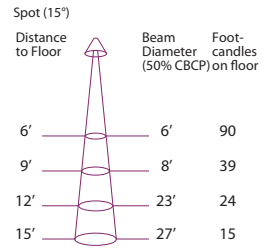

LED Ordering Guide:

Example: DLP52L-17-FL-35-RSW

Ordering	# of LAMPINGS	LED Wattage	BEAM SPREAD	COLOR TEMP	DRIVER	FLANGE	FINISH
DLR5	1L :1 Lamp	17: :17 W	-SP :Spot 15deg.	-27K* :2700K	-Blank :120/227V	-Blank Visible Flange	-B :Black
DL5	2L :2 Lamp		-FL :Flood 35deg.	-30K :3000K	-UD :Dim 0-10V	-RS Spackle Flange	-W :White
DLP5	3L :3 Lamp		-WFL :WideFL 35deg.	-35K :3500K	-DL :Dali Dim		-CC :Custom Color*
	4L :4 Lamp			-40K :4000K	-347 347V		
	X_L :4X Lamp**			*Ext Lead Time			*Ext Lead Time
	** in 6" or 12" increments with RS Flange Only			*90 CRI available			

LINE VOLTAGE Ordering Guide:

Example: DLR54LP3875-RS-CC*

Ordering	# of LAMPING	LAMP TYPE	WATTAGE	FLANGE	FINISH
DLR5	1L :1 Lamp	-P30 :120V PAR 30	-75 :75W	-Blank Visible Flange	-B :Black
DL5	2L :2 Lamp	-P38 :120V PAR 38		-RS Spackle Flange	-W :White
DL5	3L :3 Lamp				-CC :Custom Color*
	4L :4 Lamp				
	X_L :4X Lamp**				*Ext Lead Time
	** in 6" or 12" increments with RS Flange Only				

2015.01.27