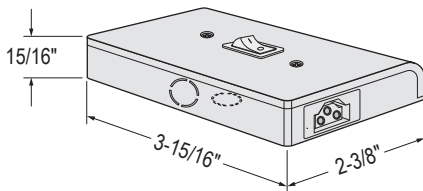

LINEO (DLN4) ACCESSORIES

DLN4A1
WHITE HARDWIRE BOX