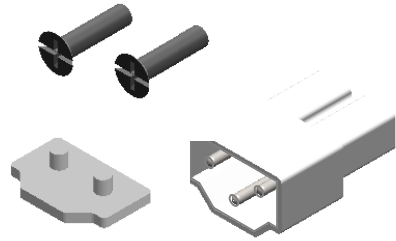

Lineo Tilt Pro - Linkable 120V LED Strip

Applications:

General and task illumination of compact spaces such as counters, workstations, shelving and retail displays.

Features:

3-Wire Dimming modular system allows for tool free installation by quickly linking bars from end to end. Optional accessory JBox (DLN4A1) with integral On/Off Switch & KO's for Hard wiring input as well as clear polycarbonate lens to protect lamp from dust and damage. Available in Warm White (3000K), Neutral White (3500K) & Cool White (4000K) Color Temperature or integral switch for Selecting CCT 3000K / 3500K / 4000K (3-4K). Each Fixture supplied with (2) adjustable tilt mounting clips, screws and end-to-end connectors. For supplied with (2) temperatures please consult factory.

Optics:

Wide soft distribution without hotspots 120Lm/W. L70: 50,000 hrs.

Housing:

Heavy-duty extruded aluminum housing with integral energy efficient electronic drive.

Mounting:

Universal steel c-clips for surface mounting with 175° field adjustable tilt with locking settings providing stainless-steel continuous channel of shadow-free illumination.

Luminance Data (cd/sq.m)

Angle in Degrees	Average 0°	Average 45°	Average 90°
45	10471	11811	18842
55	8846	10217	18642
65	7126	8449	18409
75	5242	6411	18301
85	3397	4323	21086

Luminance Data (cd/sq.m)

Example: DLN4L53K

DLN4A1
WHITE HARDWIRE BOX

DLN4 CLIP SET
One Clip Set included per fixture

CONTAINS:
2 X STAINLESS STEEL CLIPS
1 X END TO END CONNECTOR
1 X CONNECTOR CAP
2 X FLATHEAD SCREW

DLN4A2: (-6, -12, -36)
6", 12", & 36" MIDDLE CONNECTOR