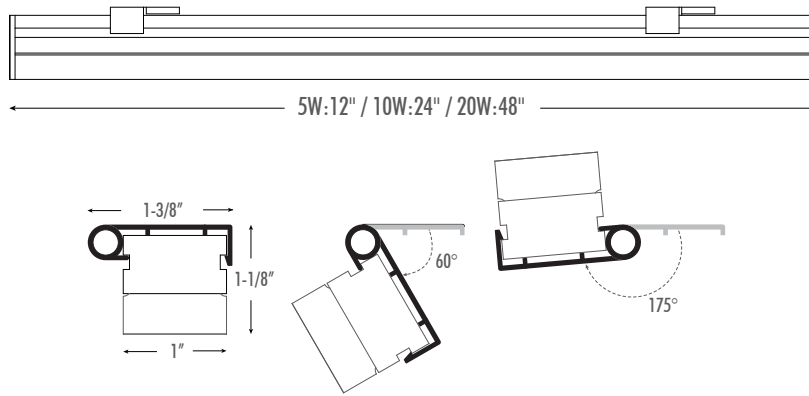

Lineo Tilt Pro - Linkable 120V LED Strip

Applications:

General and task illumination of compact spaces such as counters, workstations, shelving and retail displays.

Features:

3-Wire Dimming modular system allows for tool free installation by quickly linking bars from end to end. Optional accessory JBox (DLN4A1) with integral On/Off Switch & KO's for Hard wiring input as well as clear polycarbonate lens to protect lamp from dust and damage. Available in Warm White (3000K), Neutral White (3500K) & Cool White (4000K) Color Temperature or integral switch for Selecting CCT 3000K / 3500K / 4000K (3-4K). Each Fixture supplied with (2) adjustable tilt mounting clips, screws and end-to-end connectors. For supplied with (2) temperatures please consult factory.

Listing:

ETL listed to UL Standards for dry locations. 3 Year Warranty.

Note:

A maximum of 14 fixture links per live feed.

Available Accessories:

- DLN4A1: White Hardwire J-Box
- DLN4A2-6X: 6" Middle Connector
- DLN4A2-12: 12" Middle Connector
- DLN4A2-36: 36" Middle Connector
- DLN4A3-72: 72" Power Plug Connector

DLN4L-5W-30K	
System Power (Watts)	5.1W
Color Temperature	2958K
CRI:	89.3
R9 Value	46
Lumens Delivered (lm)	518.46
CBCP	154
PF	0.91

Cone Chart

Height (FT)	Beam Diameter	Foot Candle
2.0'	7.5'	38.5
3.0'	11.2'	17.1
4.0'	14.9'	9.6
5.0'	18.6'	6.2
6.0'	22.4'	4.3

DLN4A3-72:
72" PLUG IN CONNECTOR
(NOT TO SCALE)