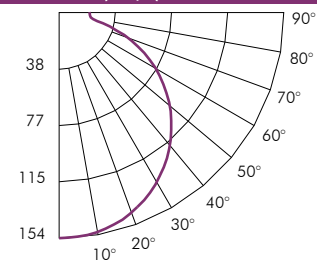

DLN4L-5W-30K	
System Power (Watts)	5.1W
Color Temperature	2958K
CRI:	89.3
R9 Value	46
Lumens Delivered (lm)	518.46
CBCP	154
PF	0.91

Cone Chart

Height (FT)	Beam Diameter	Foot Candle
2.0'	7.5'	38.5
3.0'	11.2'	17.1
4.0'	14.9'	9.6
5.0'	18.6'	6.2
6.0'	22.4'	4.3

Luminance Data (cd/sq.m)

Angle in Degrees	Average 0°	Average 45°	Average 90°
45	10471	11811	18842
55	8846	10217	18642
65	7126	8449	18409
75	5242	6411	18301
85	3397	4323	21086

Luminance Data (cd/sq.m)

Example: DLN4L53K